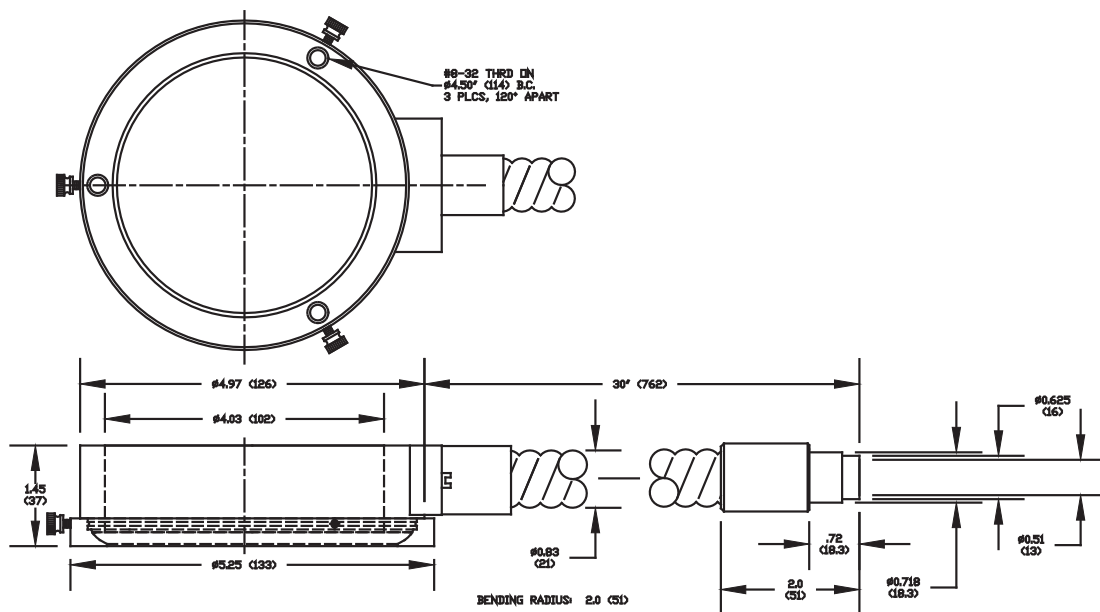

*Dimensions in () are in mm

Darkfield Ringlight

Dimensions in () are in mm

Ringlight Input: Black Anodized Aluminum

Bundle Sheathing: PVC Covered Metal Tubing or Stainless Steel

Product improvements may result in specification or feature changes without notice.

Warning: This product is manufactured with glass fiber. Not for use in cable/hose carrier. Call SCHOTT to discuss moving cable/hose carrier applications.

A22780
Darkfield Ringlight

Dimensions in () are in mm